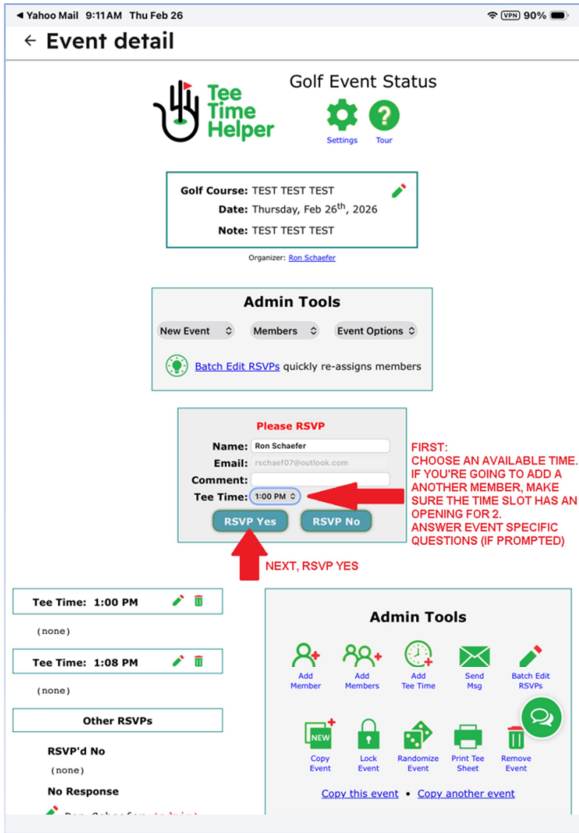

TeeTimeHelper

CHOOSE A TEE TIME / RSVP YES-TEE TIME CONFIRMED

After receiving an event notification from TeeTimeHelper:

SELECT & ADD ANOTHER PLAYER / UPDATE TO CONFIRM