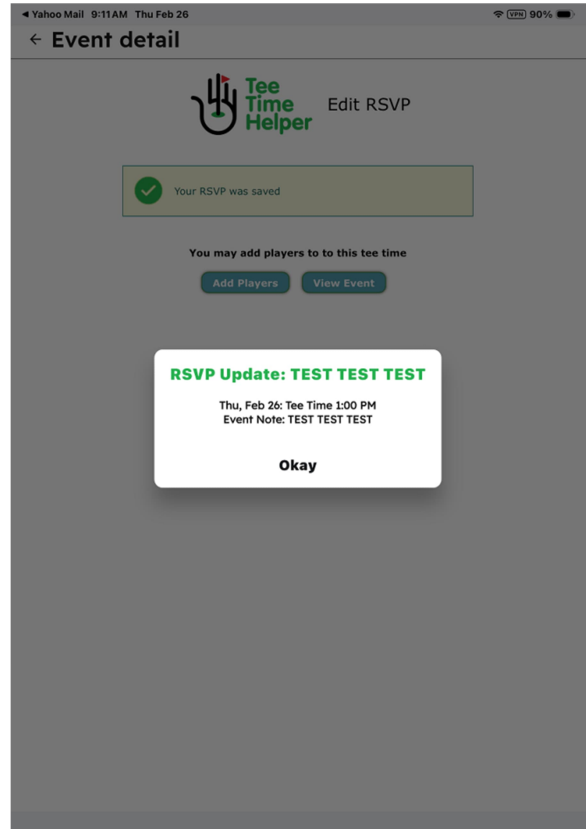

TeeTimeHelper

CHOOSE A TEE TIME / RSVP YES-TEE TIME CONFIRMED

After receiving an event notification from TeeTimeHelper:

SELECT & ADD ANOTHER PLAYER / UPDATE TO CONFIRM